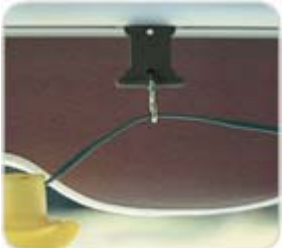

1 Step Was & Wax

Power Adaptor

Super Grip Deflipper

Party Light Holders

7'x15' Leisure Mat

Camper Step Rug

33 gal. Collapsible

Bike & Chair Rack